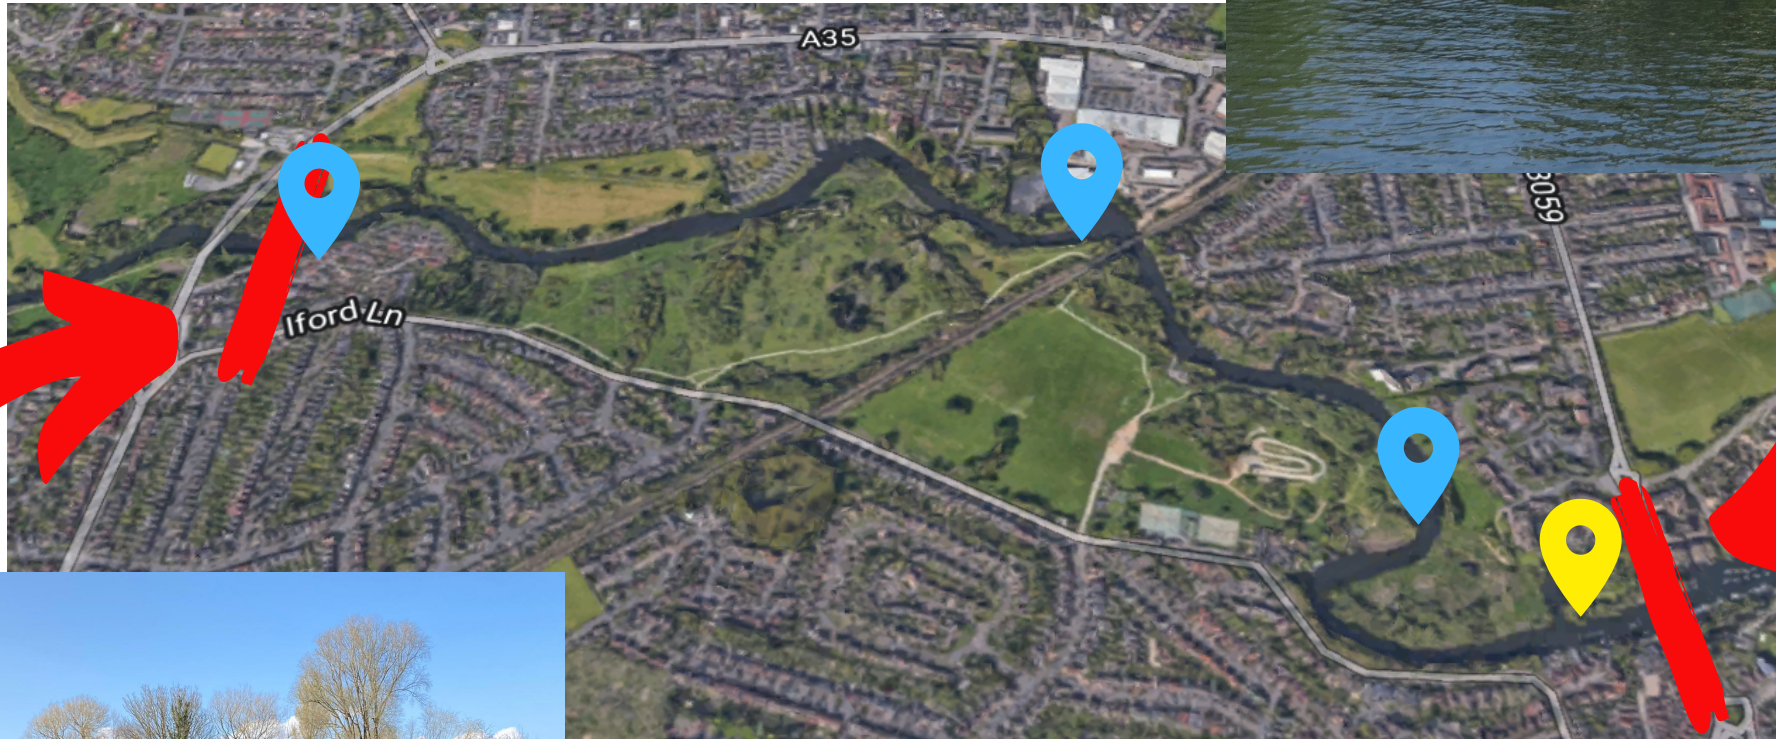

Everyone's Watersports

Hire Card

For your safety, do not go past the red boundary lines.
(Iford and Tuckton bridge)

The Yellow marker is our private slipway.
The blue markers are other landing points.

Contact number – 01202 028109